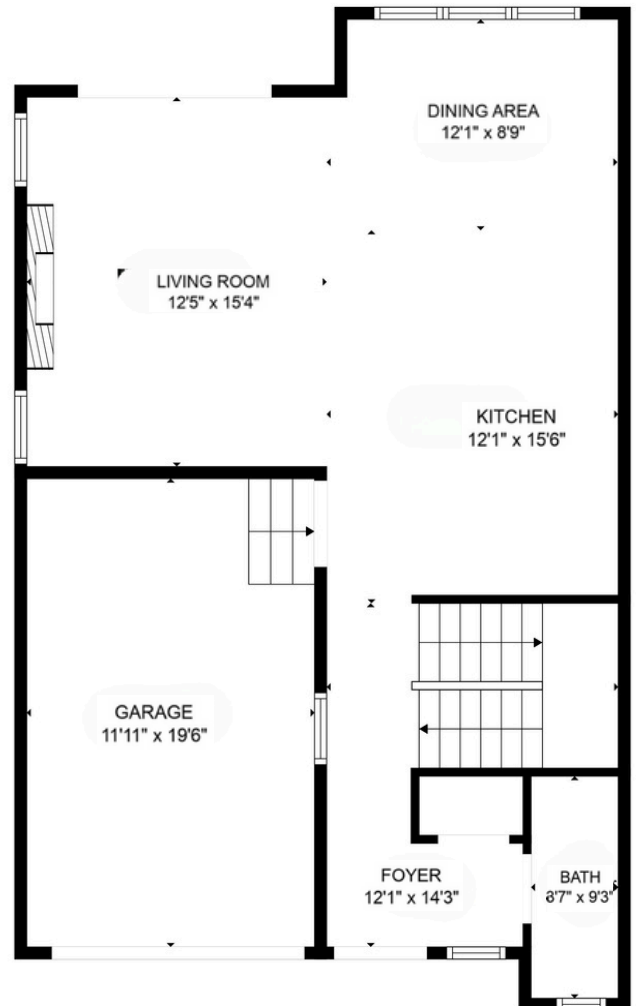

Floor Plans

437 Albemarle Road, Newton MA

Lower Level

First Floor

All Specifications, architectural plans, site plans, finish details, separate renderings or artwork depicting the property are provided for informational use only and are subject to change during construction.

Floor Plans

437 Albemarle Road, Newton MA

Second Floor

Third Floor

All Specifications, architectural plans, site plans, finish details, separate renderings or artwork depicting the property are provided for informational use only and are subject to change during construction.