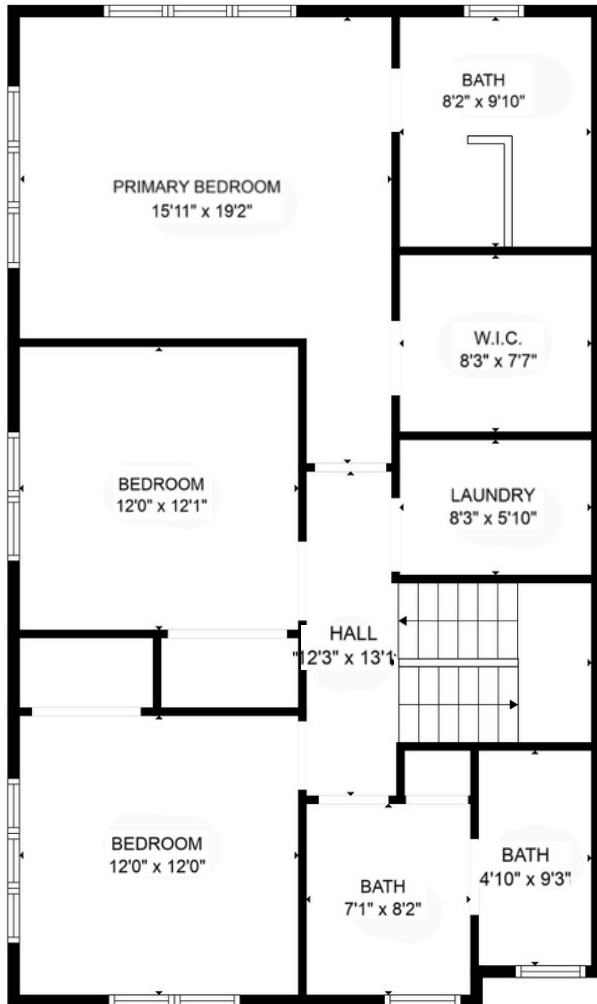

Floor Plans

437 Albemarle Road, Newton MA

Lower Level

First Floor

All Specifications, architectural plans, site plans, finish details, separate renderings or artwork depicting the property are provided for informational use only and are subject to change during construction.

Floor Plans

437 Albemarle Road, Newton MA

Second Floor

Third Floor

All Specifications, architectural plans, site plans, finish details, separate renderings or artwork depicting the property are provided for informational use only and are subject to change during construction.