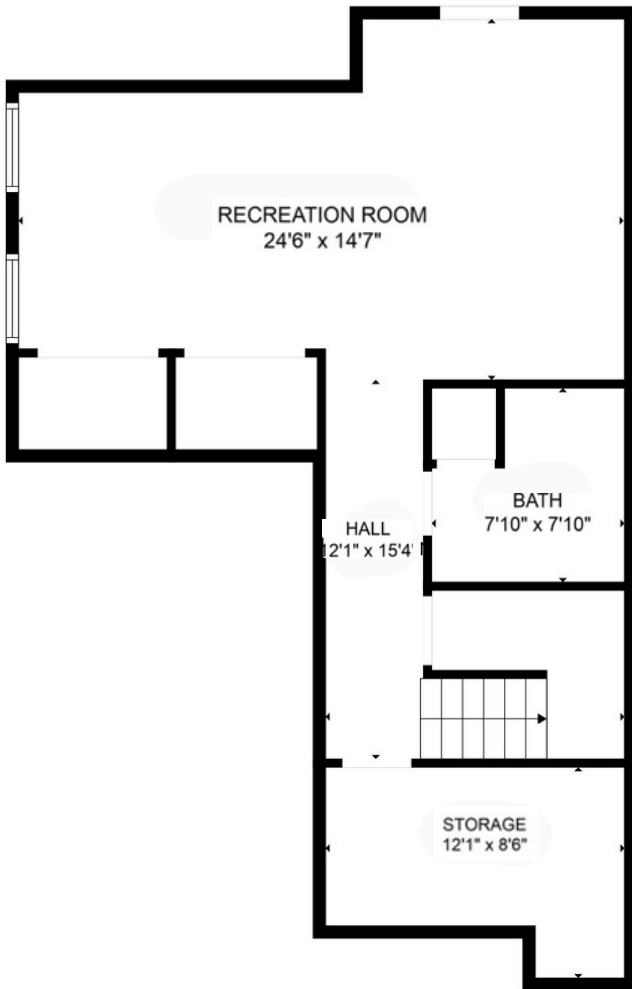

Floor Plans

437 Albemarle Road, Newton MA

Lower Level

First Floor

All Specifications, architectural plans, site plans, finish details, separate renderings or artwork depicting the property are provided for informational use only and are subject to change during construction.

Floor Plans

437 Albemarle Road, Newton MA

Second Floor

Third Floor

All Specifications, architectural plans, site plans, finish details, separate renderings or artwork depicting the property are provided for informational use only and are subject to change during construction.