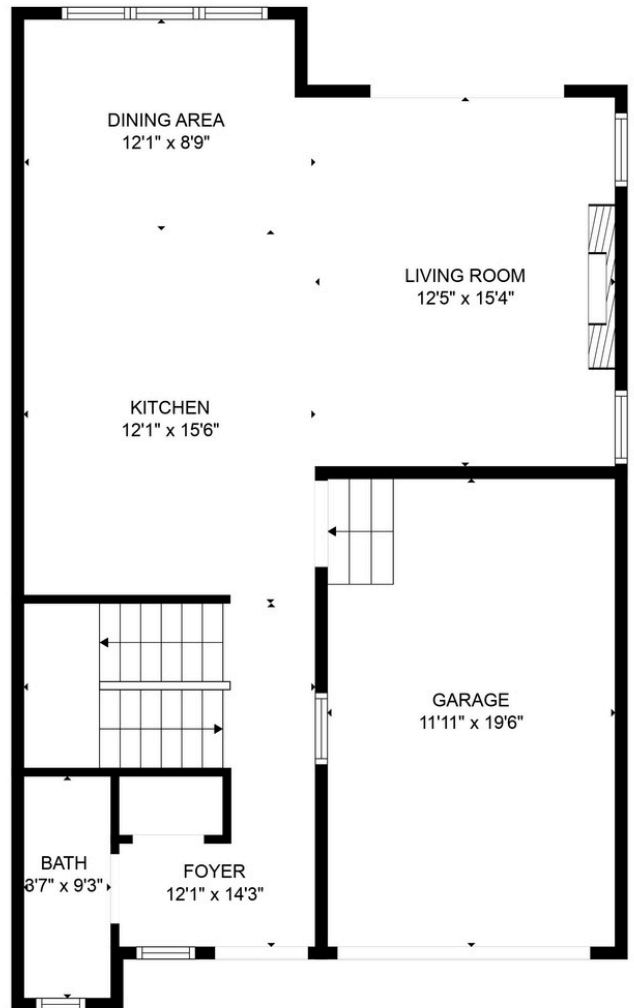

Floor Plans

435 Albemarle Road, Newton MA

Lower Level

First Floor

All Specifications, architectural plans, site plans, finish details, separate renderings or artwork depicting the property are provided for informational use only and are subject to change during construction.

Floor Plans

435 Albemarle Road, Newton MA

Second Floor

Third Floor

All Specifications, architectural plans, site plans, finish details, separate renderings or artwork depicting the property are provided for informational use only and are subject to change during construction.