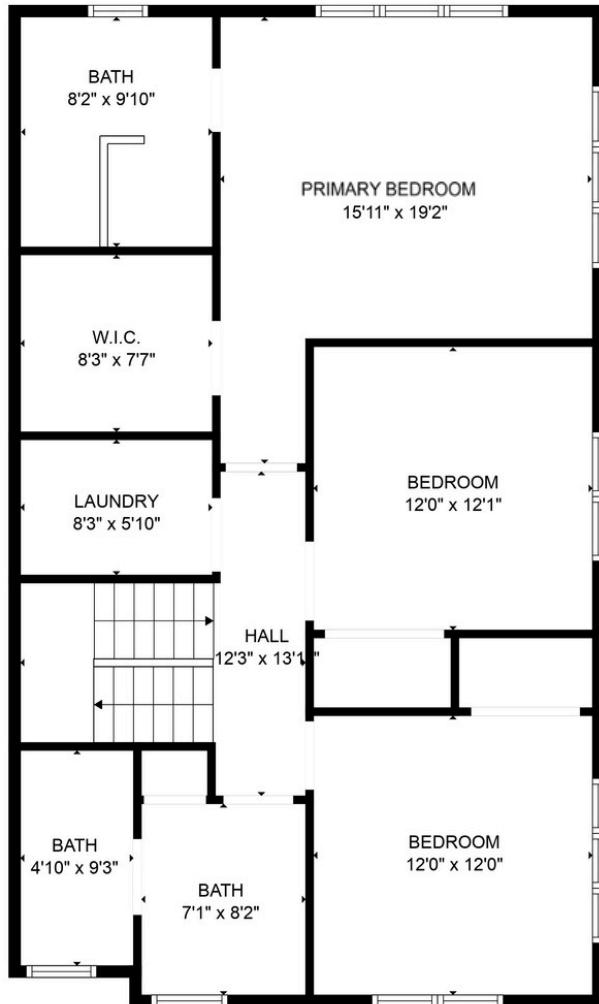

Floor Plans

435 Albemarle Road, Newton MA

Lower Level

First Floor

All Specifications, architectural plans, site plans, finish details, separate renderings or artwork depicting the property are provided for informational use only and are subject to change during construction.

Floor Plans

435 Albemarle Road, Newton MA

Second Floor

Third Floor

All Specifications, architectural plans, site plans, finish details, separate renderings or artwork depicting the property are provided for informational use only and are subject to change during construction.