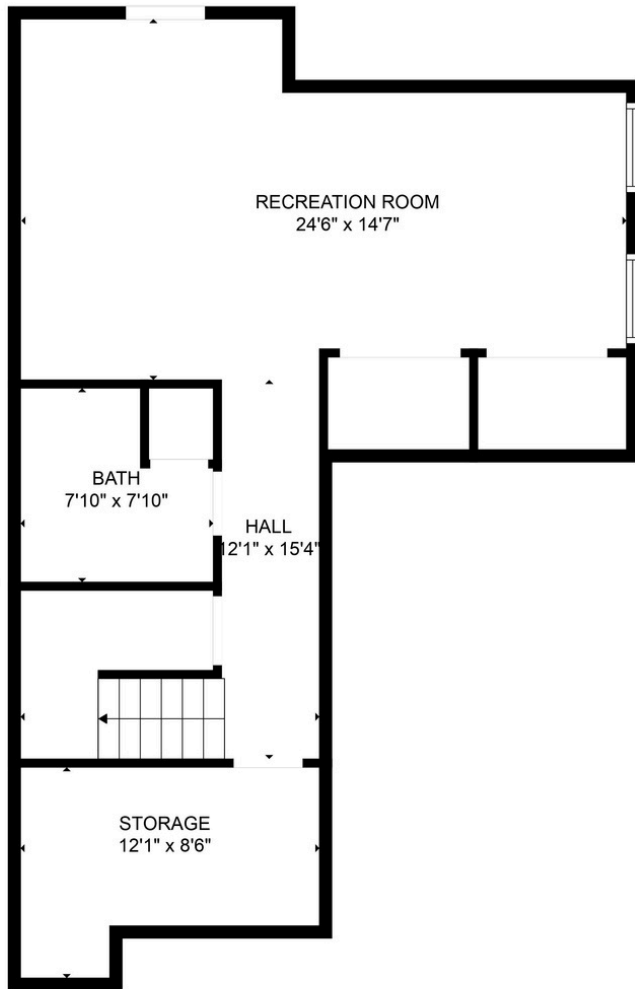

Floor Plans

435 Albemarle Road, Newton MA

Lower Level

First Floor

All Specifications, architectural plans, site plans, finish details, separate renderings or artwork depicting the property are provided for informational use only and are subject to change during construction.

Floor Plans

435 Albemarle Road, Newton MA

Second Floor

Third Floor

All Specifications, architectural plans, site plans, finish details, separate renderings or artwork depicting the property are provided for informational use only and are subject to change during construction.